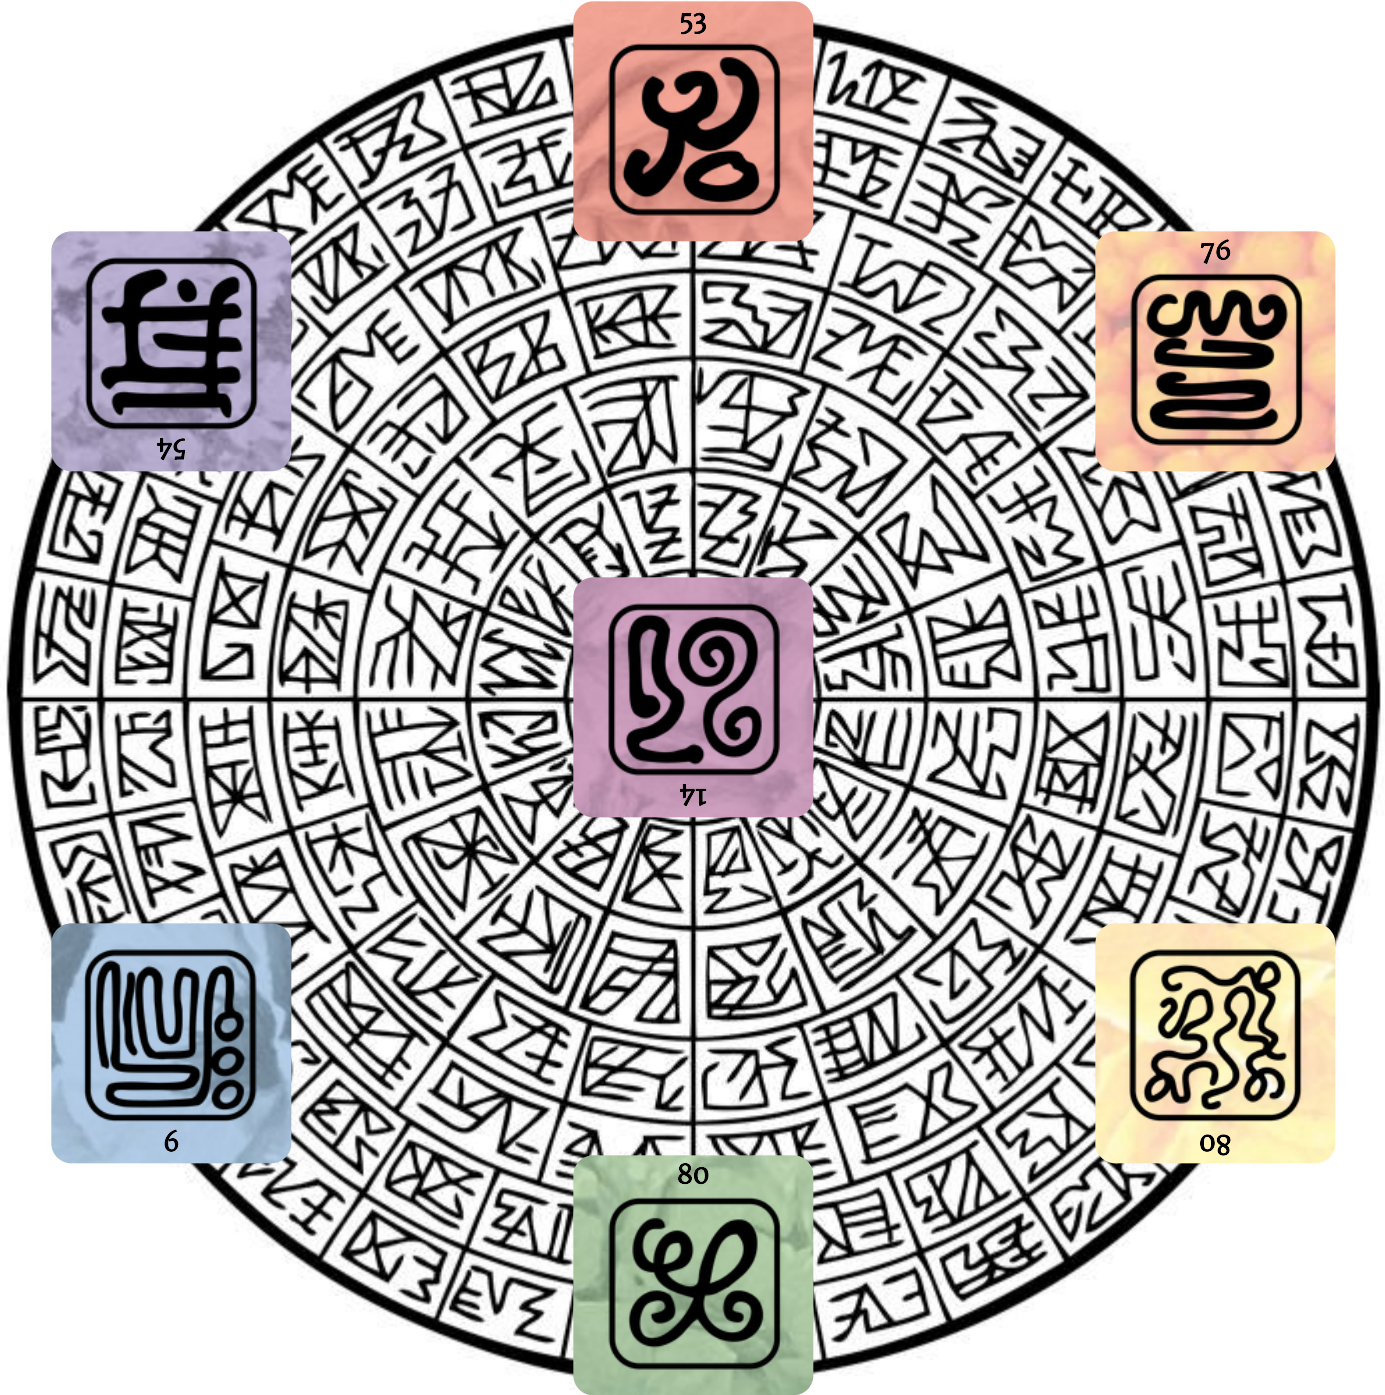

7-rune 7 fields Spread

Dec 3, 2019 2:09 PM

Icon index: Spread name Date/Time

Runes and Spread by Almine. Copyright © 2014-2019 Spiritual Journeys (<https://www.spiritualjourneys.com>)
Copyright © 2015-2019 Anutiama (<https://anutiama.net>)